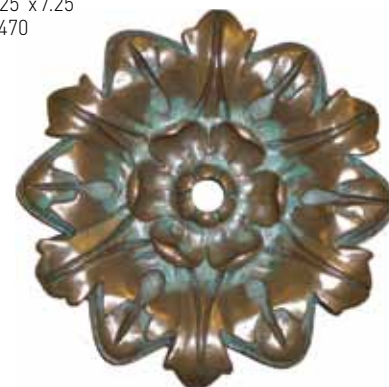

Circle/Leaves
Brass, 7" x 7"
582150

Fluted
Bronze, 8.5" x 8.5"
582160

4-Point Leaves
Copper, 6.75" x 6.75"
582170

Scalloped
Silver, 8" x 8"
582180

Sunflower, Small
Bronze, 8" x 6.5"
582190

Sunflower, Large
Bronze, 14" x 11.5"
582200

Star, Small
Bronze, 4.5" x 4.5"
582210

Star, Medium
Bronze, 6.75" x 6.75"
582220

Oak Leaf
Bronze, 4.75" x 4.75"
582230

Art Deco
Copper, 5.75" x 5.75"
582240

Chanterelle
Bronze, 6.25" x 8.75"
582250

Round
Bronze, 8.5" x 8.5"
582260

Square Fern
Copper, 10.75" x 10.75"
582270

Square Dahlia
Bronze, 10.75" x 10.75"
582280

Basque
Bronze, 7.25" x 7.25"
582470

HANDHOLDS

Shell
Copper, 7.25" x 6"
582430

St. Lucie
Brass, 6" x 6"
582440

St. Augustine
Silver, 6" x 6"
582450

Lion
Bronze, 6" x 6"
582460

WALLSPRING® DECORATIVE WALL ACCENTS

FEATURES

- All WallSpring® Decorative Wall Accents are available in seven finishes to meet any color scheme or personal taste.
- Metallic finishes weather gracefully over time into a beautiful, rich patina.
- Blended, lightweight polymer construction will not crack, fade or discolor.
- Fixtures are easy to install with marine grade silicone.
- All fixtures attach to 3/4" pipe, making them easy to mix and match.