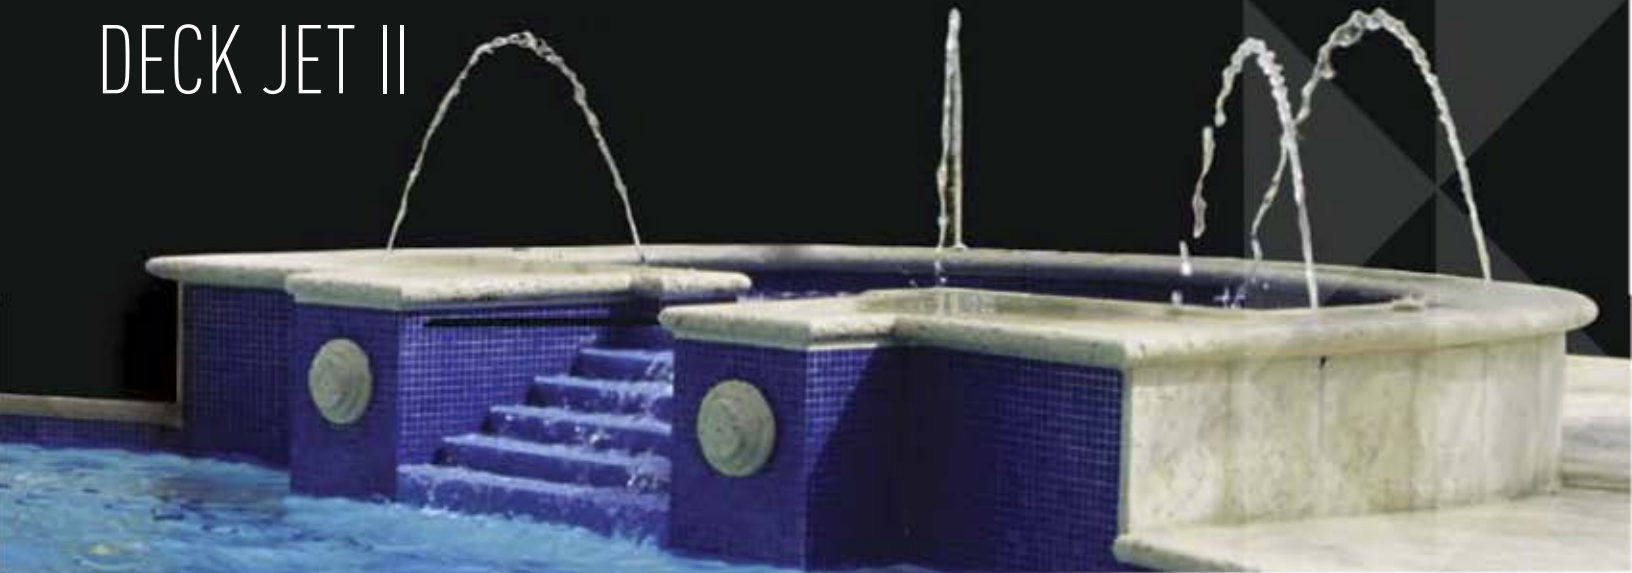

MAGICSTREAM® DECK JET II

ENHANCE YOUR POOL EXPERIENCE WITH MOVEMENT AND SOUND

MagicStream® Deck Jet II creates a graceful arc of water that enters your pool with a gentle splash. The stream seems to appear magically from your pool deck since the jet installs flush and out of sight. The result is a visual focal point that's simply captivating and a soothing sound that enhances the serenity of your backyard escape. Install one or several jets to enhance the overall sensory experience of your poolscape.

- Water stream height is adjustable to a maximum of six feet. Water direction is adjustable up to 360°.
- Easy-to-adjust nozzles enable your creativity—concentrate all streams into a single entry point, overlap streams of different heights, or create a symmetrical, multi-stream archway...and more.
- Polished bronze-colored plates provide an elegant, quality finish.

MAGICSTREAM® DECK JET II

GRACEFUL ARCS. GENTLE SOUNDS.

MagicStream® Deck Jet II can be cast into concrete decks or integrated into surrounding landscapes.

Features include:

- Quality design assures low water flow requirements and eliminates any concerns about standing water or unwanted debris collection.
- Jets install flush to surfaces; no unsightly or unsafe edges.
- Spray height and direction easily adjusted to alter visual effects.